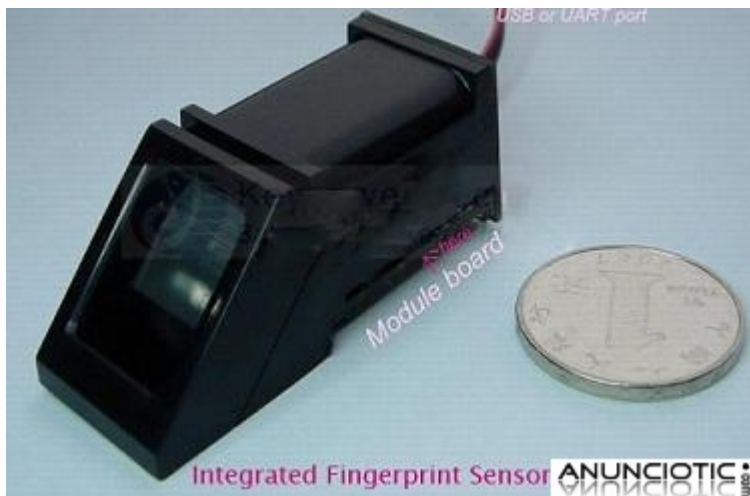

Integrated Fingerprint Sensor Module KY-M8i

Envia un email al anunciante: -Email oculto-
Messenger: Contacto :

Fecha: Domingo, 06 Noviembre de 2011

631 personas han visto este anuncio

Precio: 0

The smallest and exquisite Integrated Fingerprint Module KY-M8i with optical fingerprint verification sensor. KY-M8i Fingerprint module adopts optic fingerprint sensor, which consists of high-performance DSP and Flash. For More Info Contact Us at: info@examoney.co.uk Website: www.examoney.co.uk